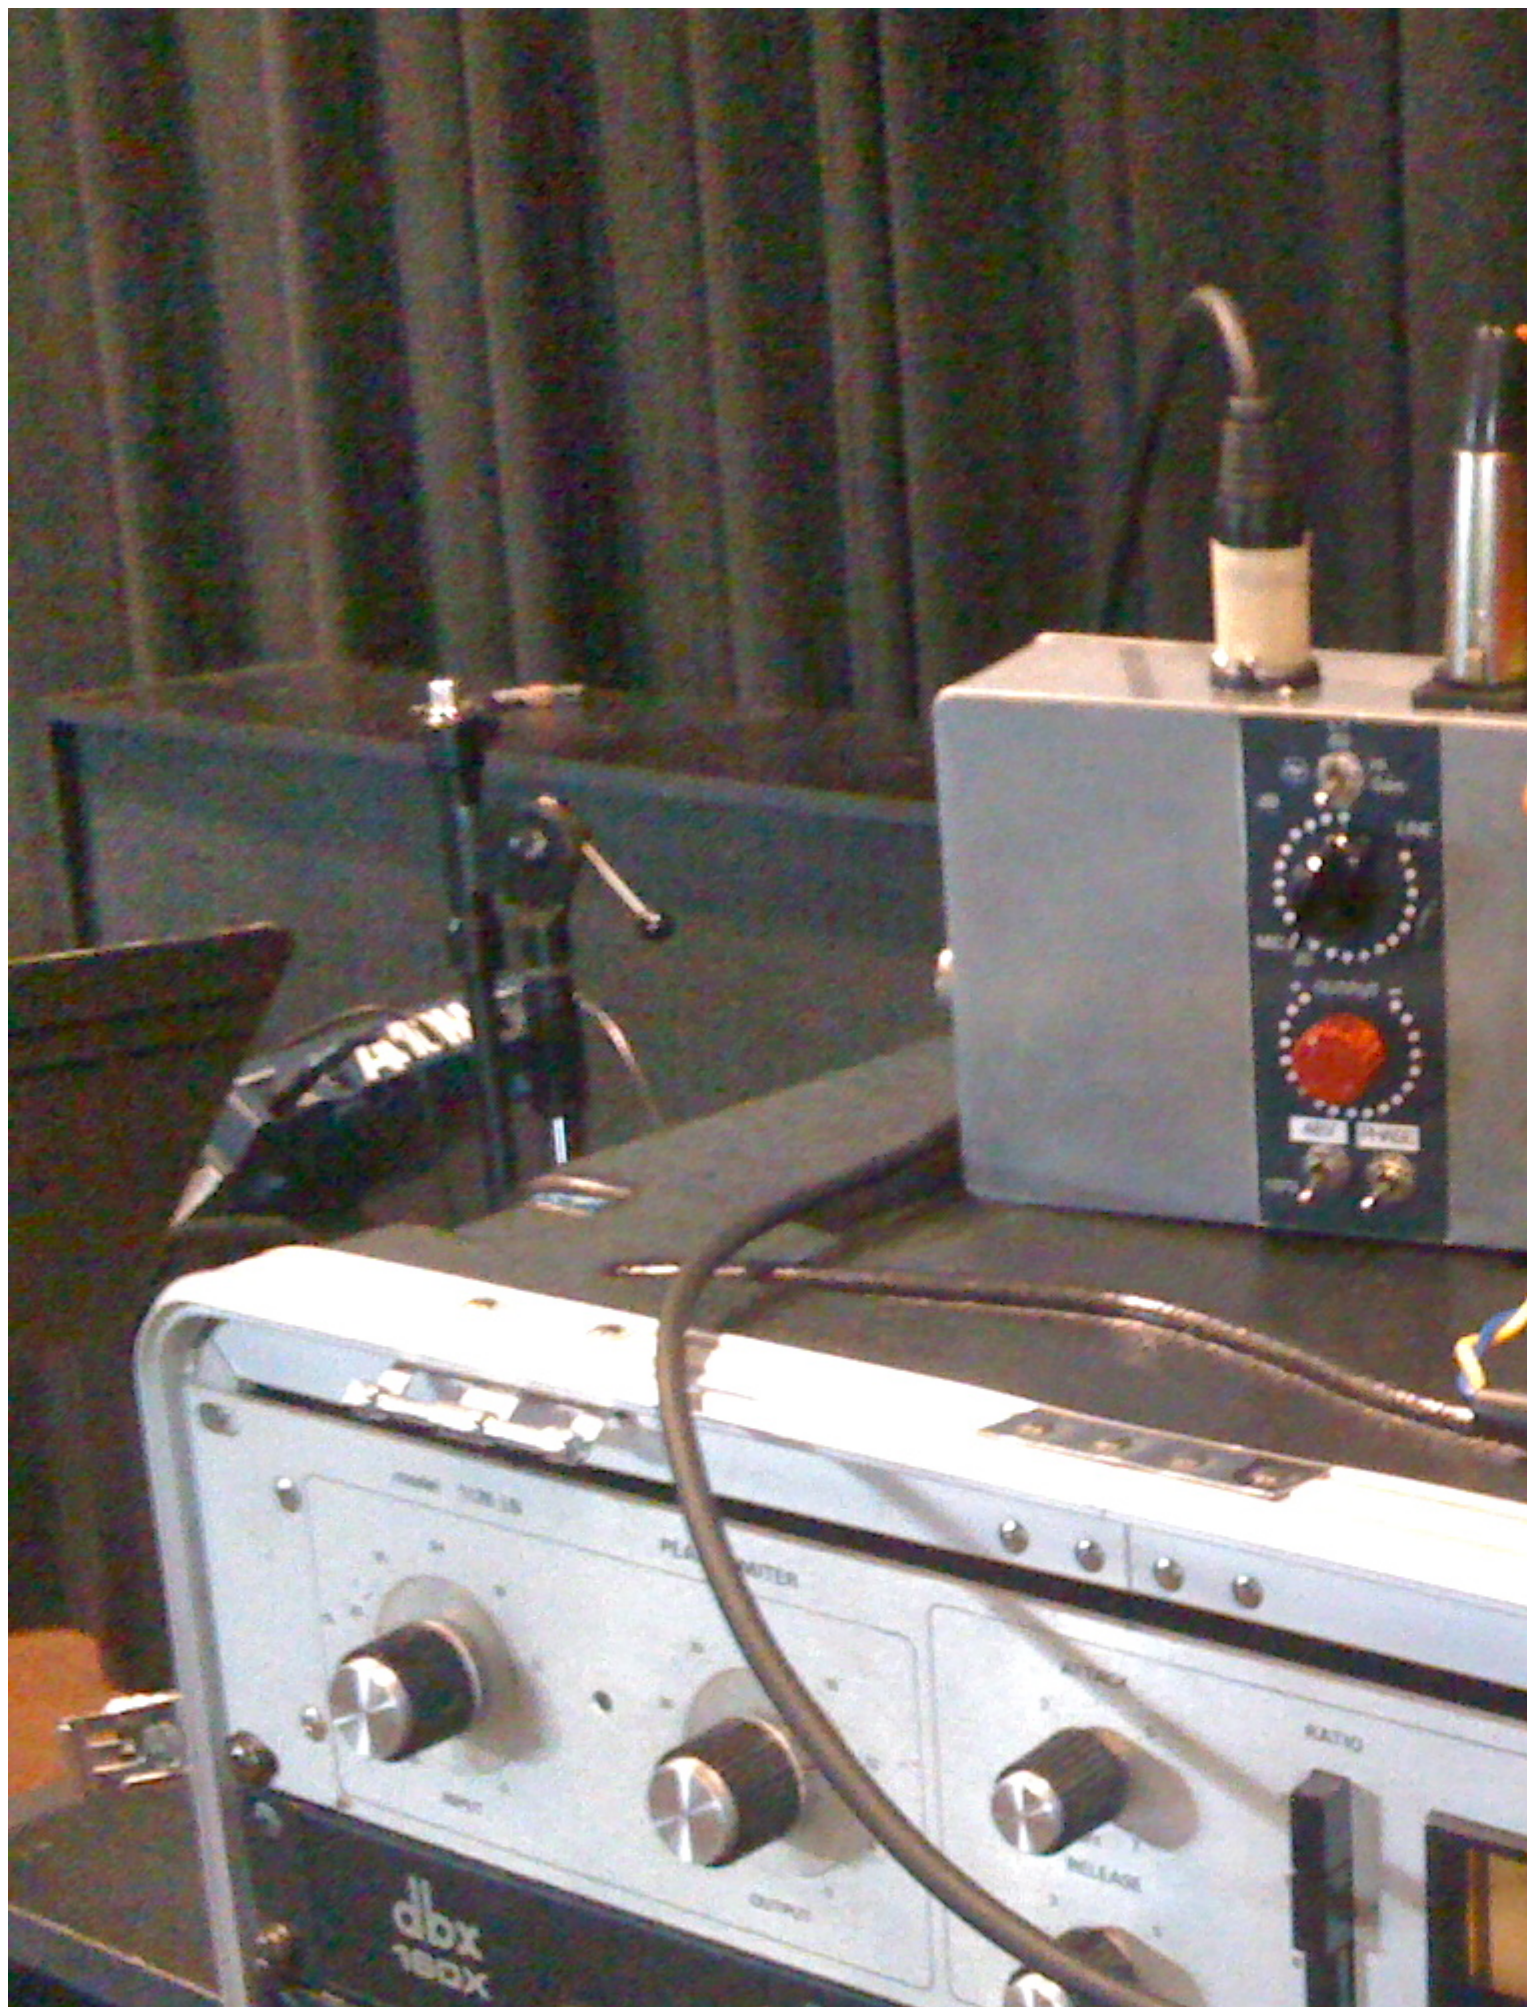

dbx
180x

FLA...METER

RELEASE

RATIO

dB
10
20
30
40
50
60
70
80
90
100
110
120
130
140
150
160
170
180
190
200
210
220
230
240
250
260
270
280
290
300
310
320
330
340
350
360
370
380
390
400
410
420
430
440
450
460
470
480
490
500
510
520
530
540
550
560
570
580
590
600
610
620
630
640
650
660
670
680
690
700
710
720
730
740
750
760
770
780
790
800
810
820
830
840
850
860
870
880
890
900
910
920
930
940
950
960
970
980
990
1000